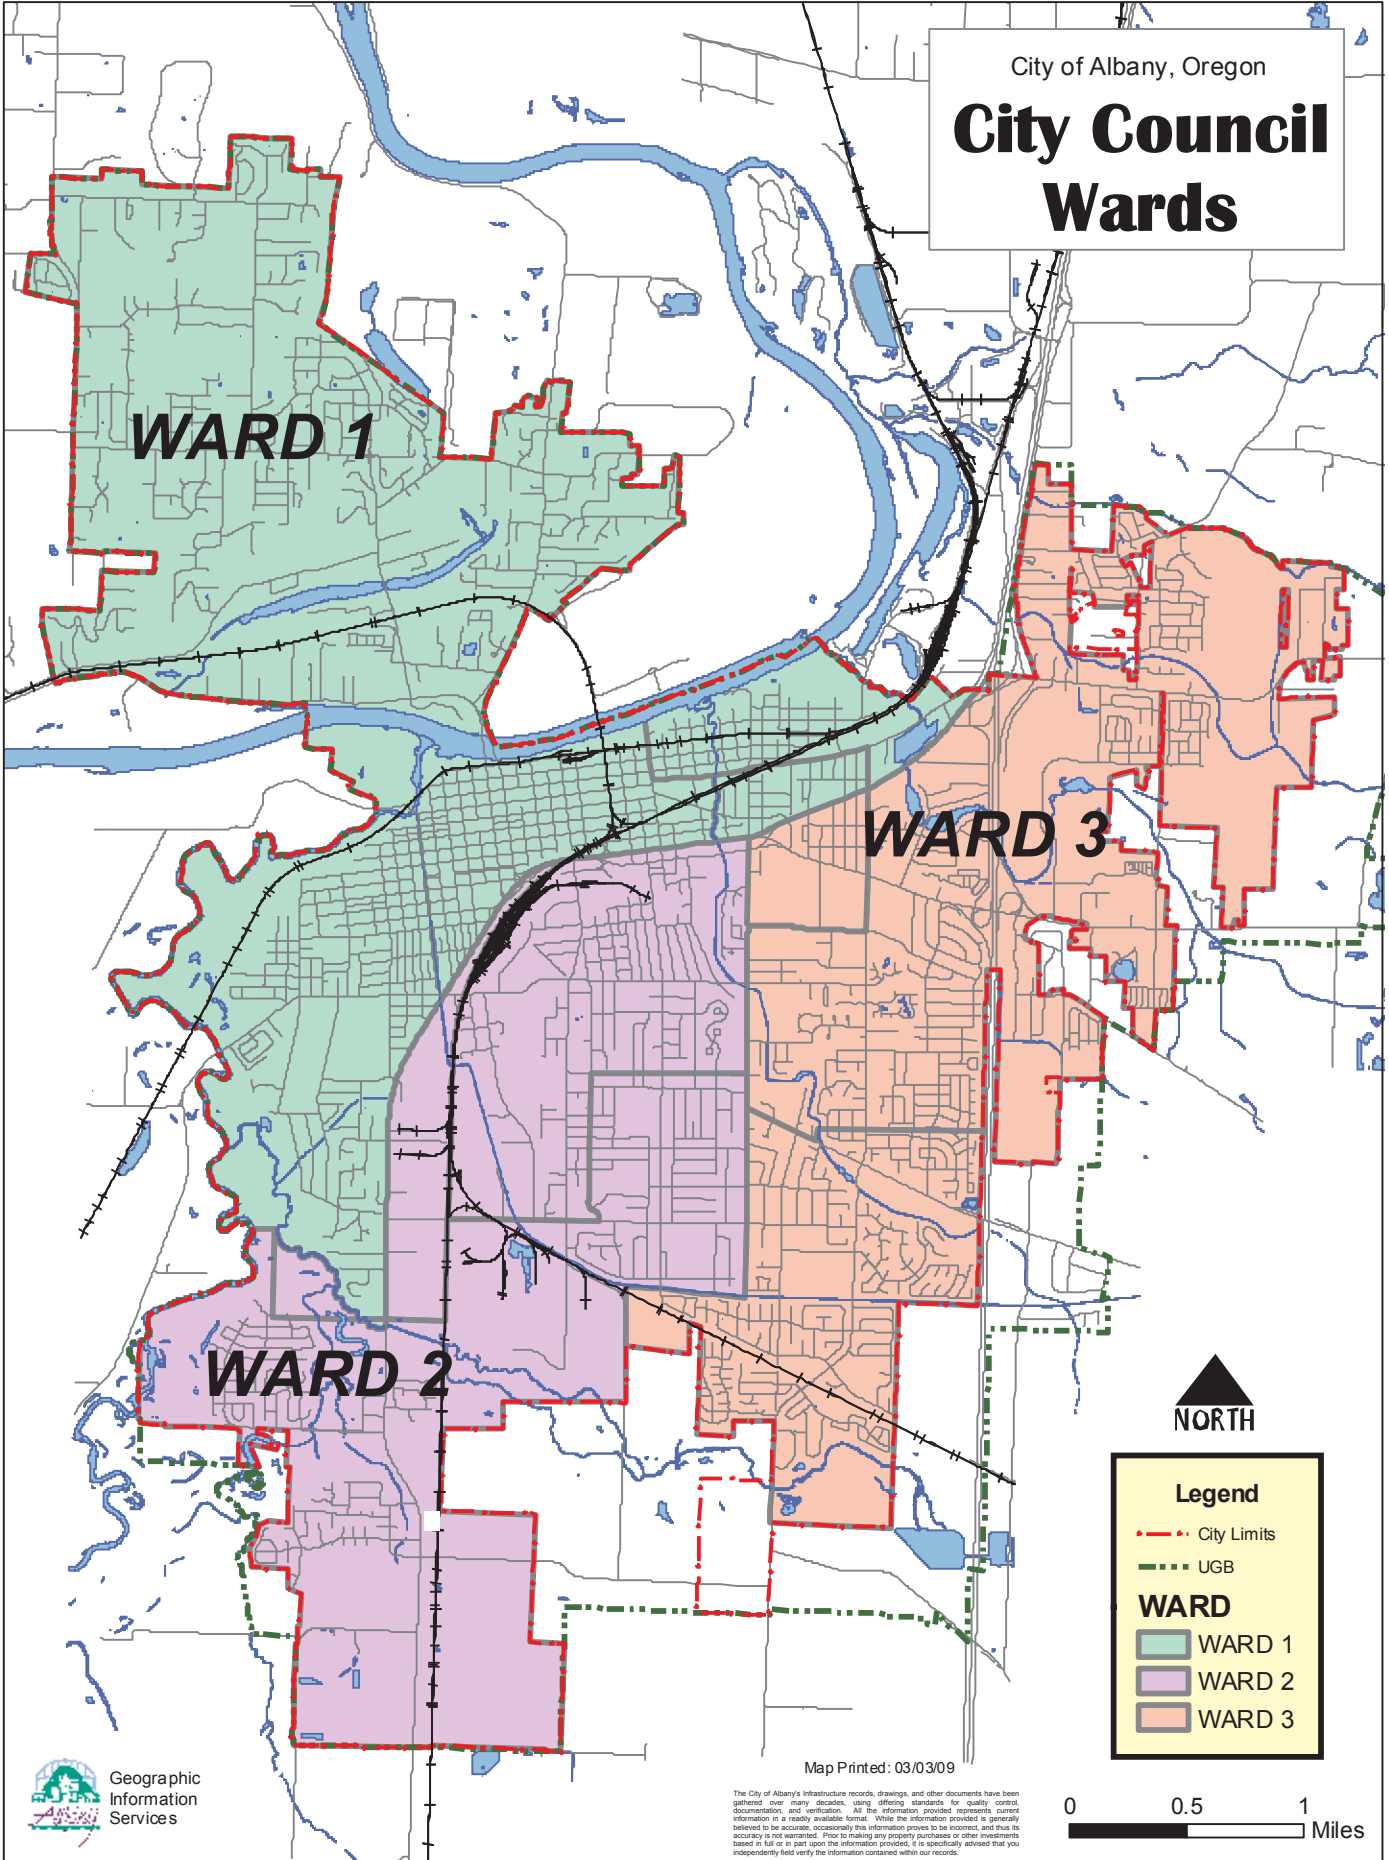

City of Albany, Oregon

City Council Wards

WARD 1

WARD 3

WARD 2

NORTH

Legend

--- City Limits

--- UGB

WARD

WARD 1

WARD 2

WARD 3

Map Printed: 03/03/09

0 0.5 1 Miles

Geographic
Information
Services