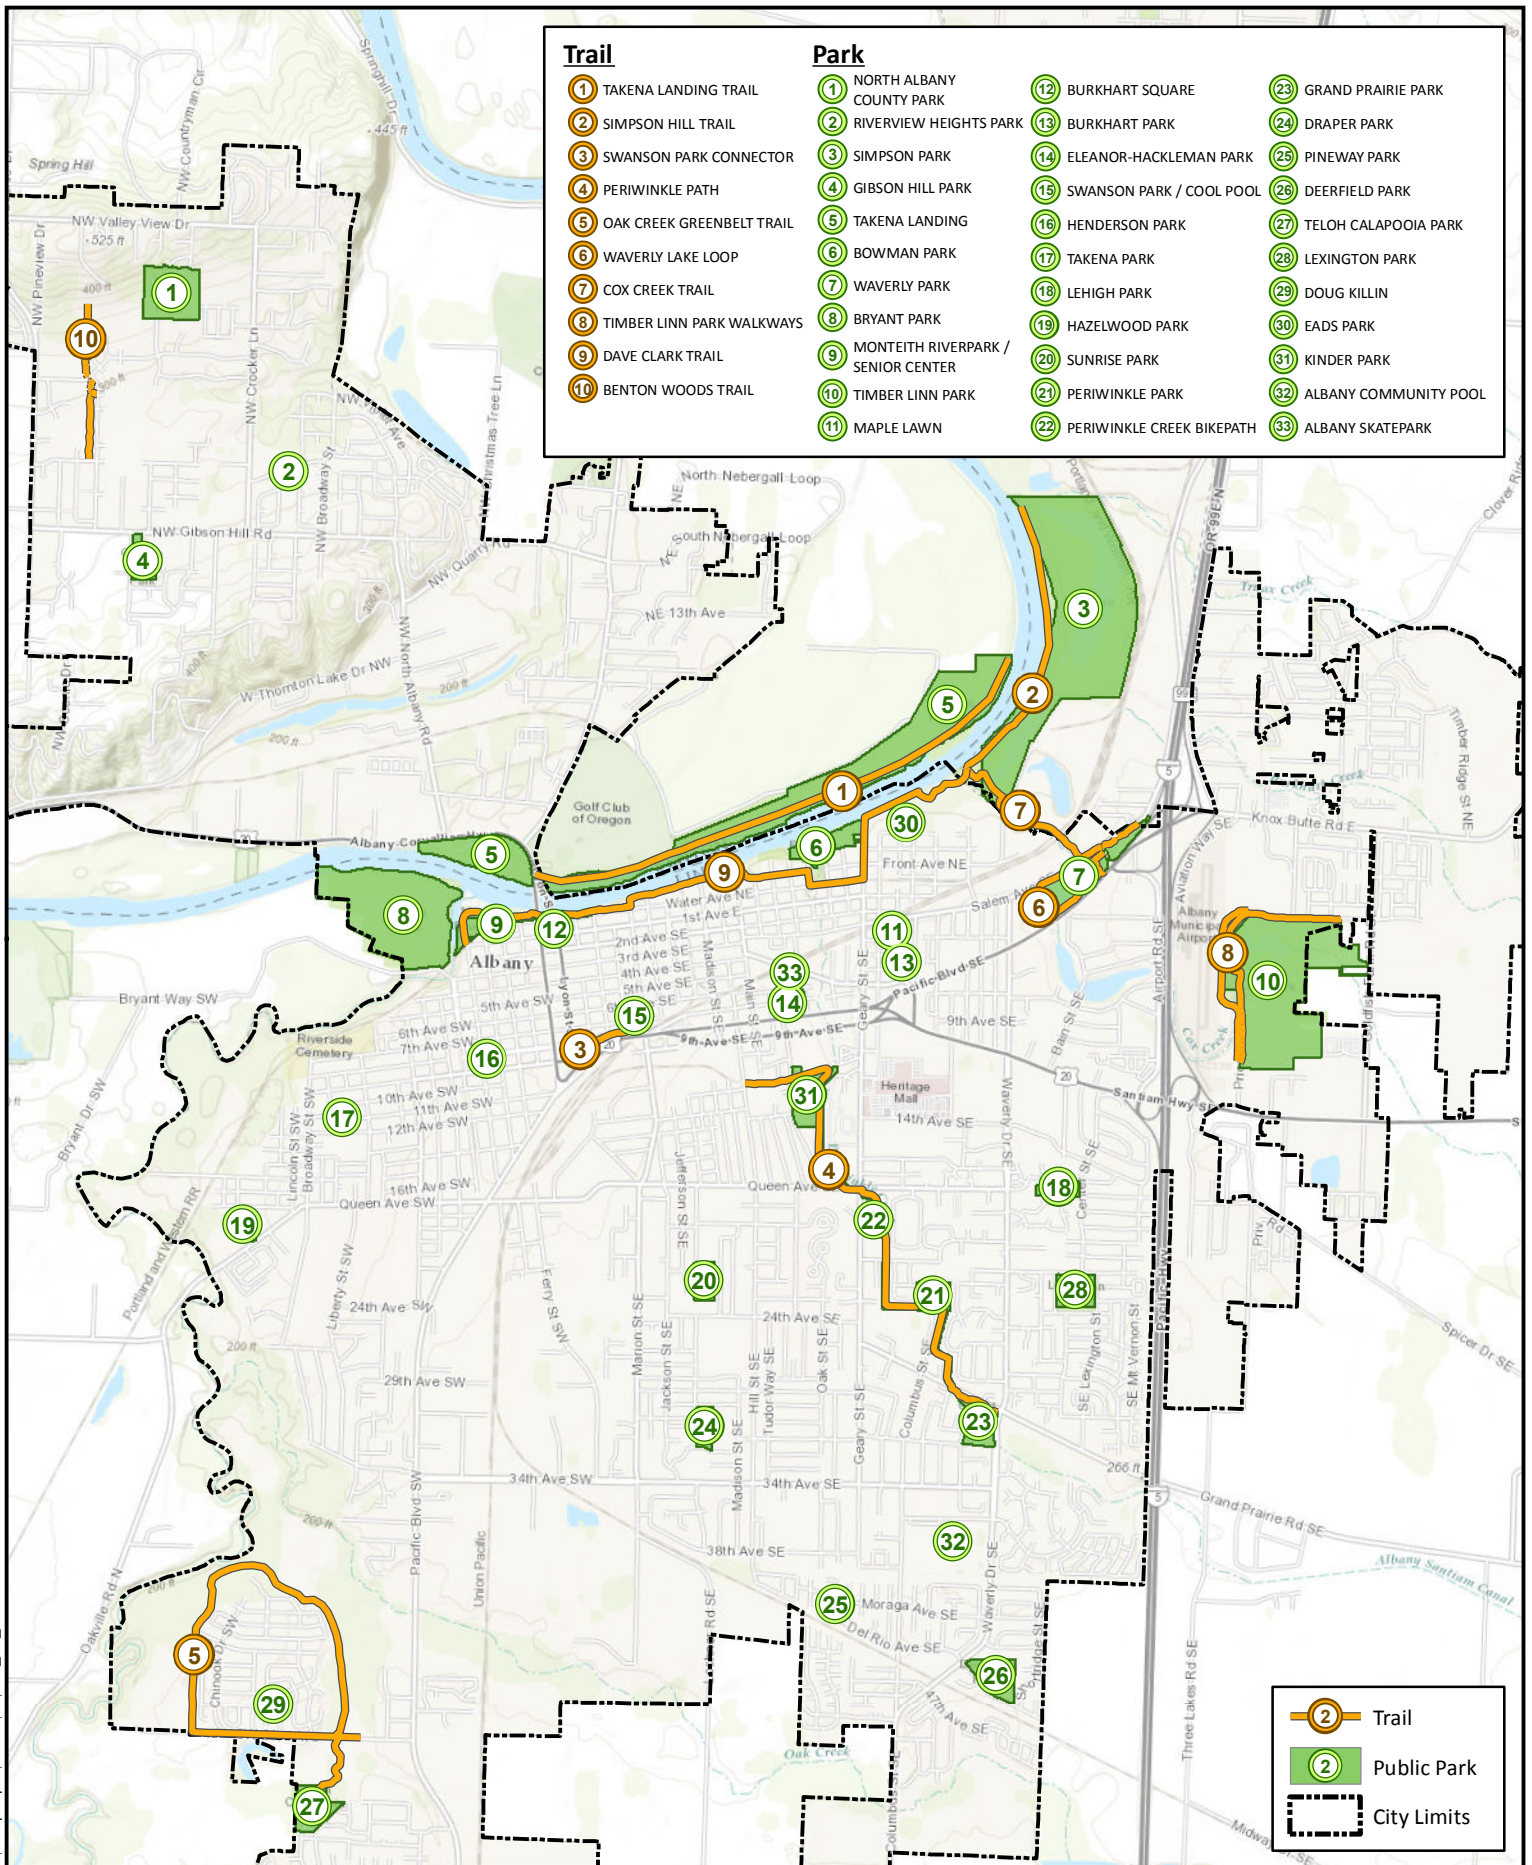

Trail

- ① TAKENA LANDING TRAIL
- ② SIMPSON HILL TRAIL
- ③ SWANSON PARK CONNECTOR
- ④ PERIWINKLE PATH
- ⑤ OAK CREEK GREENBELT TRAIL
- ⑥ WAVERLY LAKE LOOP
- ⑦ COX CREEK TRAIL
- ⑧ TIMBER LINN PARK WALKWAYS
- ⑨ DAVE CLARK TRAIL
- ⑩ BENTON WOODS TRAIL

Park

- ① NORTH ALBANY COUNTY PARK
- ② RIVERVIEW HEIGHTS PARK
- ③ SIMPSON PARK
- ④ GIBSON HILL PARK
- ⑤ TAKENA LANDING
- ⑥ BOWMAN PARK
- ⑦ WAVERLY PARK
- ⑧ BRYANT PARK
- ⑨ MONTEITH RIVERPARK / SENIOR CENTER
- ⑩ TIMBER LINN PARK
- ⑪ MAPLE LAWN
- ⑫ BURKHART SQUARE
- ⑬ BURKHART PARK
- ⑭ ELEANOR-HACKLEMAN PARK
- ⑮ SWANSON PARK / COOL POOL
- ⑯ HENDERSON PARK
- ⑰ TAKENA PARK
- ⑱ LEHIGH PARK
- ⑲ HAZELWOOD PARK
- ⑳ SUNRISE PARK
- ㉑ PERIWINKLE PARK
- ㉒ PERIWINKLE CREEK BIKEPATH
- ㉓ GRAND PRAIRIE PARK
- ㉔ DRAPER PARK
- ㉕ PINEWAY PARK
- ㉖ DEERFIELD PARK
- ㉗ TELOH CALAPOOIA PARK
- ㉘ LEXINGTON PARK
- ㉙ DOUG KILLIN
- ㉚ EADS PARK
- ㉛ KINDER PARK
- ㉜ ALBANY COMMUNITY POOL
- ㉝ ALBANY SKATEPARK

- ② Trail
- ② Public Park
- City Limits